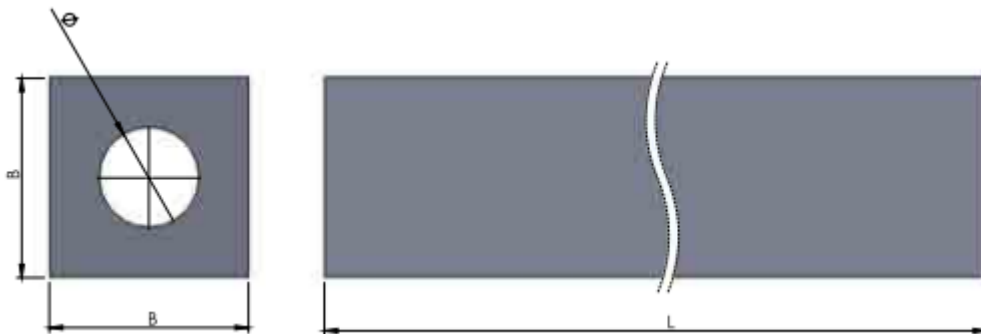

### Square rubber fender Description:

Square rubber fender is suitable for all kinds of docks, quays and ships. It has good energy absorption and reaction force ratio.

### Square rubber fender specification&dimension:

Serial No.	Dimension		
	B(mm)	Φ (mm)	L(mm)
WF-S150	150	75	500-3000
WF-S200	200	100	
WF-S250	250	125	
WF-S300	300	150	
WF-S400	400	200	
WF-S500	500	250	